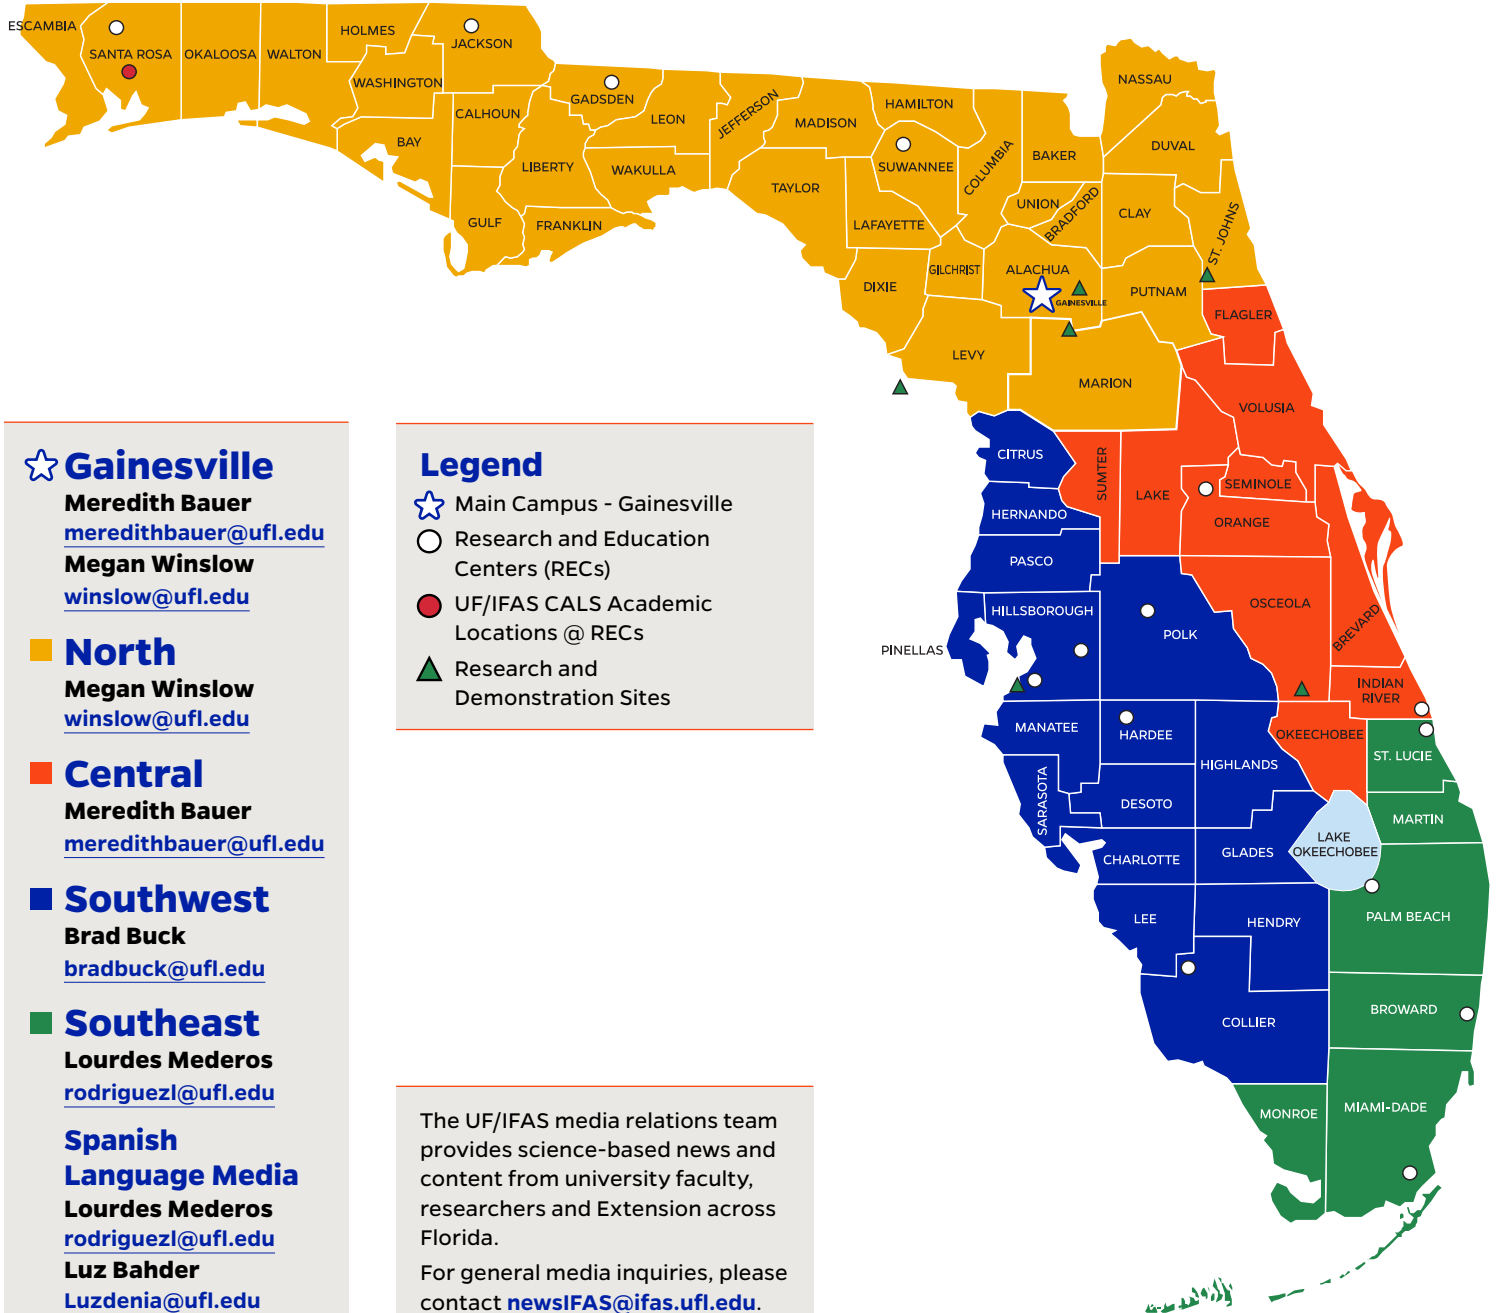

UF/IFAS Regional Media Relations Specialists

☆ **Gainesville**
Meredith Bauer
meredithbauer@ufl.edu
Megan Winslow
winslow@ufl.edu

■ **North**
Megan Winslow
winslow@ufl.edu

■ **Central**
Meredith Bauer
meredithbauer@ufl.edu

■ **Southwest**
Brad Buck
bradbuck@ufl.edu

■ **Southeast**
Lourdes Mederos
rodriguez@ufl.edu

Spanish Language Media
Lourdes Mederos
rodriguez@ufl.edu
Luz Bahder
Luzdenia@ufl.edu

Legend

- ☆ Main Campus - Gainesville
- Research and Education Centers (RECs)
- UF/IFAS CALS Academic Locations @ RECs
- ▲ Research and Demonstration Sites